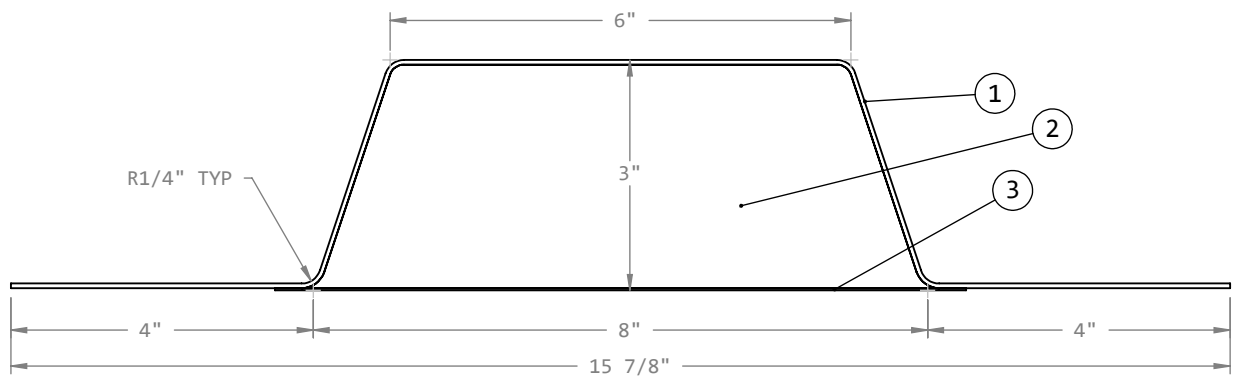

TR8030

ITEM NO.	MATERIAL
1	24oz 090 fiberglass
2	2 lb/cu ³ urethane foam
3	150g trevira

CONTACT US

For questions
Michael Canfield
Ph. 321.917.2299
E. mcanfield@preforms.com

For orders
Tanya McCaully
Ph. 321.255.0399 ext.100
E. customerservice@preforms.com

NOTES

1. Tolerances: $\pm 1/4"$