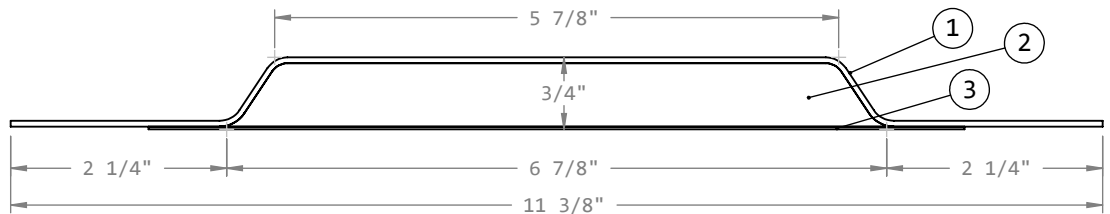

TR8008

ITEM NO.	MATERIAL
1	24oz 090 fiberglass
2	2 lb/cu ³ urethane foam
3	150g trevira

CONTACT US

For questions
Michael Canfield
Ph. 321.917.2299
E. mcanfield@preforms.com

For orders
Tanya McCaully
Ph. 321.255.0399 ext.100
E. customerservice@preforms.com

NOTES

1. Tolerances: ± 1/4"