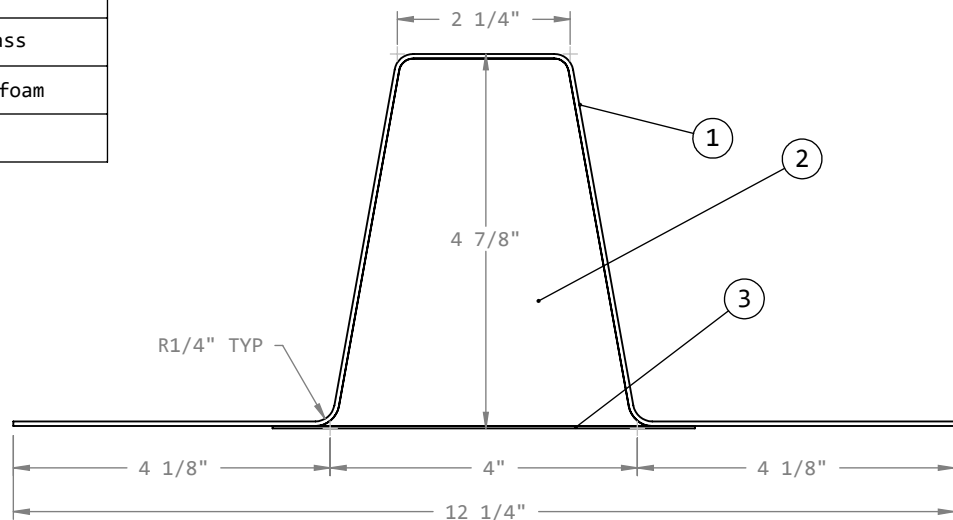

TR4048

ITEM NO.	MATERIAL
1	24oz 090 fiberglass
2	2 lb/cu ³ urethane foam
3	150g trevira

NOTES

1. Tolerances: ± 1/4"

CONTACT US

For questions
Michael Canfield
Ph. 321.917.2299
E. mcanfield@preforms.com

For orders
Tanya McCaully
Ph. 321.255.0399 ext.100
E. customerservice@preforms.com