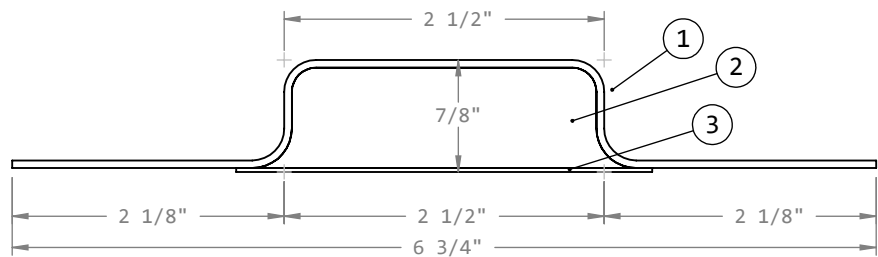

TR2208

ITEM NO.	MATERIAL
1	24oz 090 fiberglass
2	2 lb/cu ³ urethane foam
3	150g trevira

CONTACT US

For questions
Michael Canfield
Ph. 321.917.2299
E. mcanfield@preforms.com

For orders
Tanya McCaully
Ph. 321.255.0399 ext.100
E. customerservice@preforms.com

NOTES

1. Tolerances: ± 1/4"