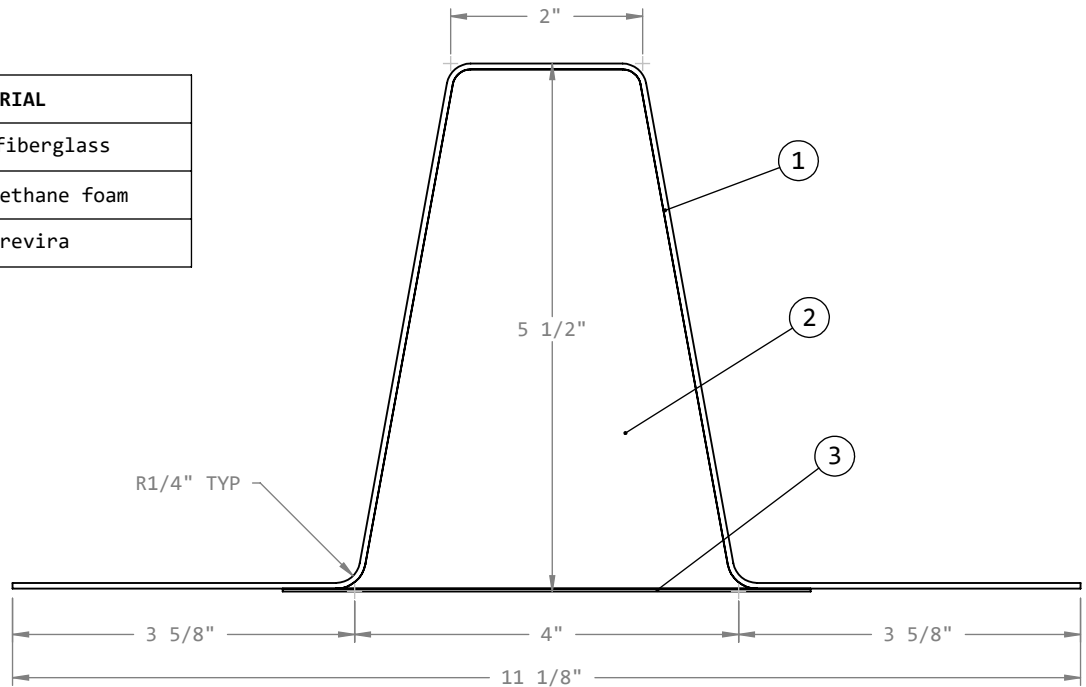

# LR2X6

ITEM NO.	MATERIAL
1	24oz 090 fiberglass
2	2 lb/cu <sup>3</sup> urethane foam
3	150g trevira

**NOTES**  
1. Tolerances: ± 1/4"

**CONTACT US**

For questions  
Michael Canfield  
Ph. 321.917.2299  
E. mcanfield@preforms.com